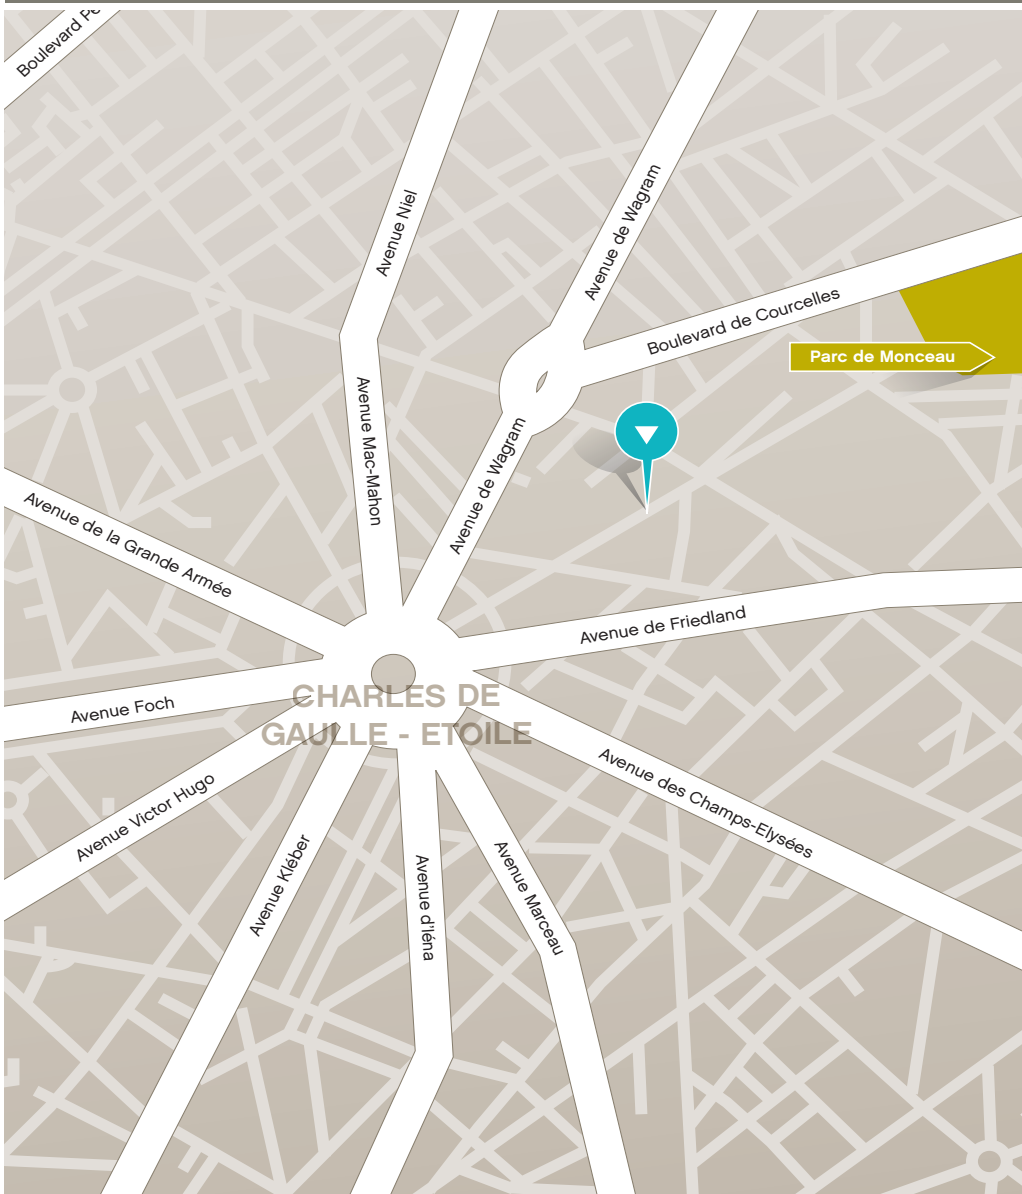

Gimv

Good company for companies

Gimv France

Route description Gimv

Gimv France

38, Avenue Hoche
75008 Paris
France

Phone

+33 1 58 36 45 60

- Take the A1 motorway towards Paris.
- Join the Paris ring road, direction Rouen.
- Upon entering the 17th arrondissement, take Boulevard du Fort de Vaux.
- Turn left on the Avenue de la Porte d'Asnières.
- Continue via Boulevard Berthier and Boulevard Malesherbes.
- Arriving at Place Wagram, turn right onto Avenue de Wagram
- Enter Paris, turn left onto Rue Beaujon, then turn left onto Avenue Hoche.
- The Gimv office is located at the back of the courtyard.

From Charles de Gaulle Airport:

- Exit Roissy-en-France, taking the A1/E19 motorway, towards Marne-la-Vallée/Sarcelles/Paris-Est.
- Join the Paris ringroad, direction Rouen.
- Upon entering the 17th arrondissement, take Boulevard du Fort de Vaux.
- Turn left on the Avenue de la Porte d'Asnières.
- Continue via Boulevard Berthier and Boulevard Malesherbes.
- Arriving at Place Wagram, turn right onto Avenue de Wagram
- Enter Paris, turn left onto Rue Beaujon, then turn left onto Avenue Hoche.
- The Gimv office is located at the back of the courtyard.