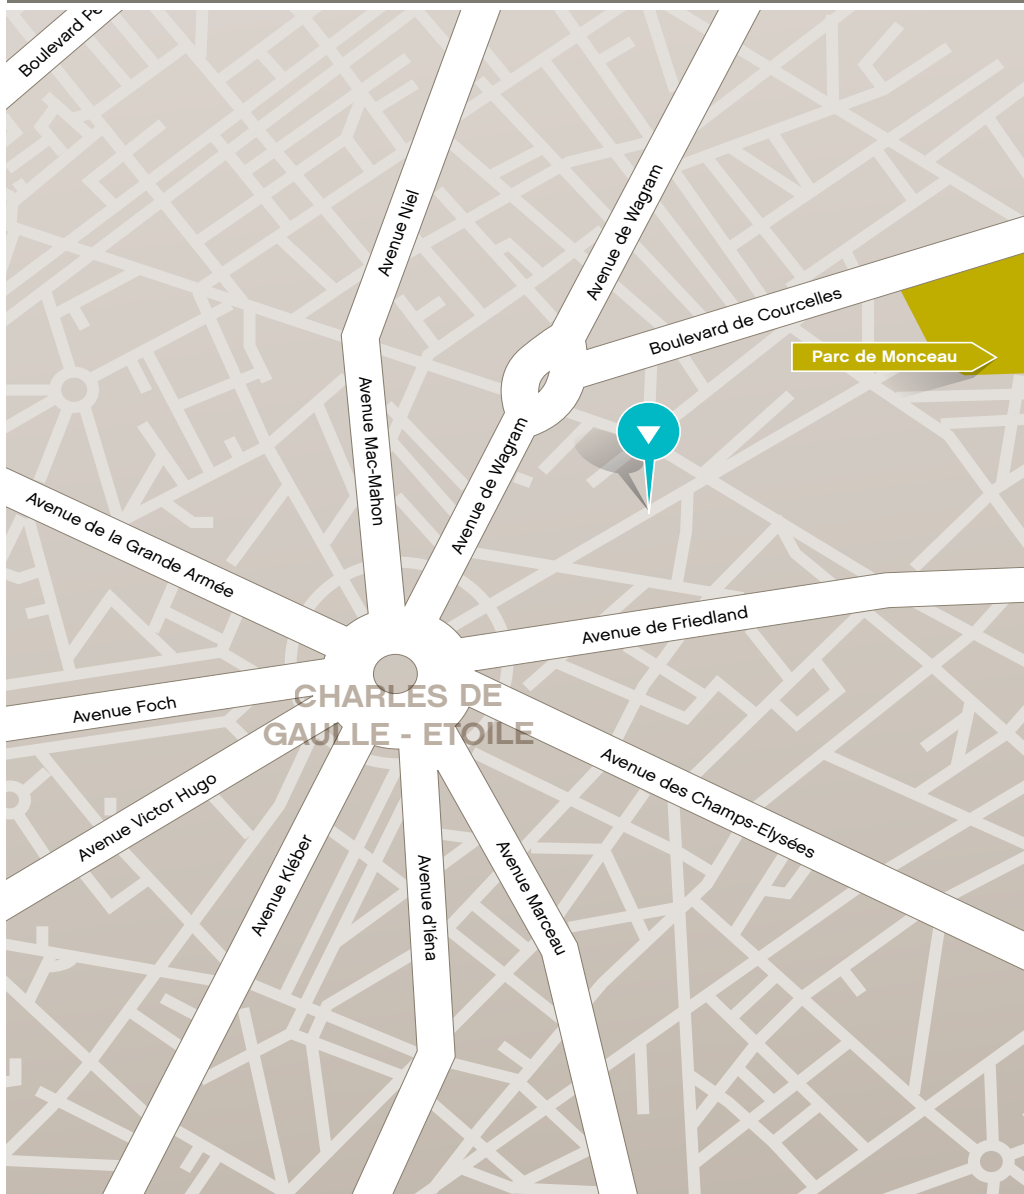

Gimv

Good company for companies

Gimv France

Route description Gimv

Gimv France
38, Avenue Hoche
75008 Paris
France

Phone
+33 1 58 36 45 60

Fax
+33 1 58 36 45 70

General e-mail address
info@gimv.fr

www.gimv.com

Route description

Gimv France

From Lille (North):

- Take the A1 motorway towards Paris.
- Join the Paris ring road, direction Rouen.
- Upon entering the 17th arrondissement, take Boulevard du Fort de Vaux.
- Turn left on the Avenue de la Porte d'Asnières.
- Continue via Boulevard Berthier and Boulevard Malesherbes.
- Arriving at Place Wagram, turn right onto Avenue de Wagram.
- Enter Paris, turn left onto Rue Beaujon, then turn left onto Avenue Hoche.
- The Gimv office is located at the back of the courtyard.

From Charles de Gaulle Airport:

- Exit Roissy-en-France, taking the A1/E19 motorway, towards Marne-la-Vallée/Sarcelles/Paris-Est.
- Join the Paris ringroad, direction Rouen.
- Upon entering the 17th arrondissement, take Boulevard du Fort de Vaux.
- Turn left on the Avenue de la Porte d'Asnières.
- Continue via Boulevard Berthier and Boulevard Malesherbes.
- Arriving at Place Wagram, turn right onto Avenue de Wagram.
- Enter Paris, turn left onto Rue Beaujon, then turn left onto Avenue Hoche.
- The Gimv office is located at the back of the courtyard.