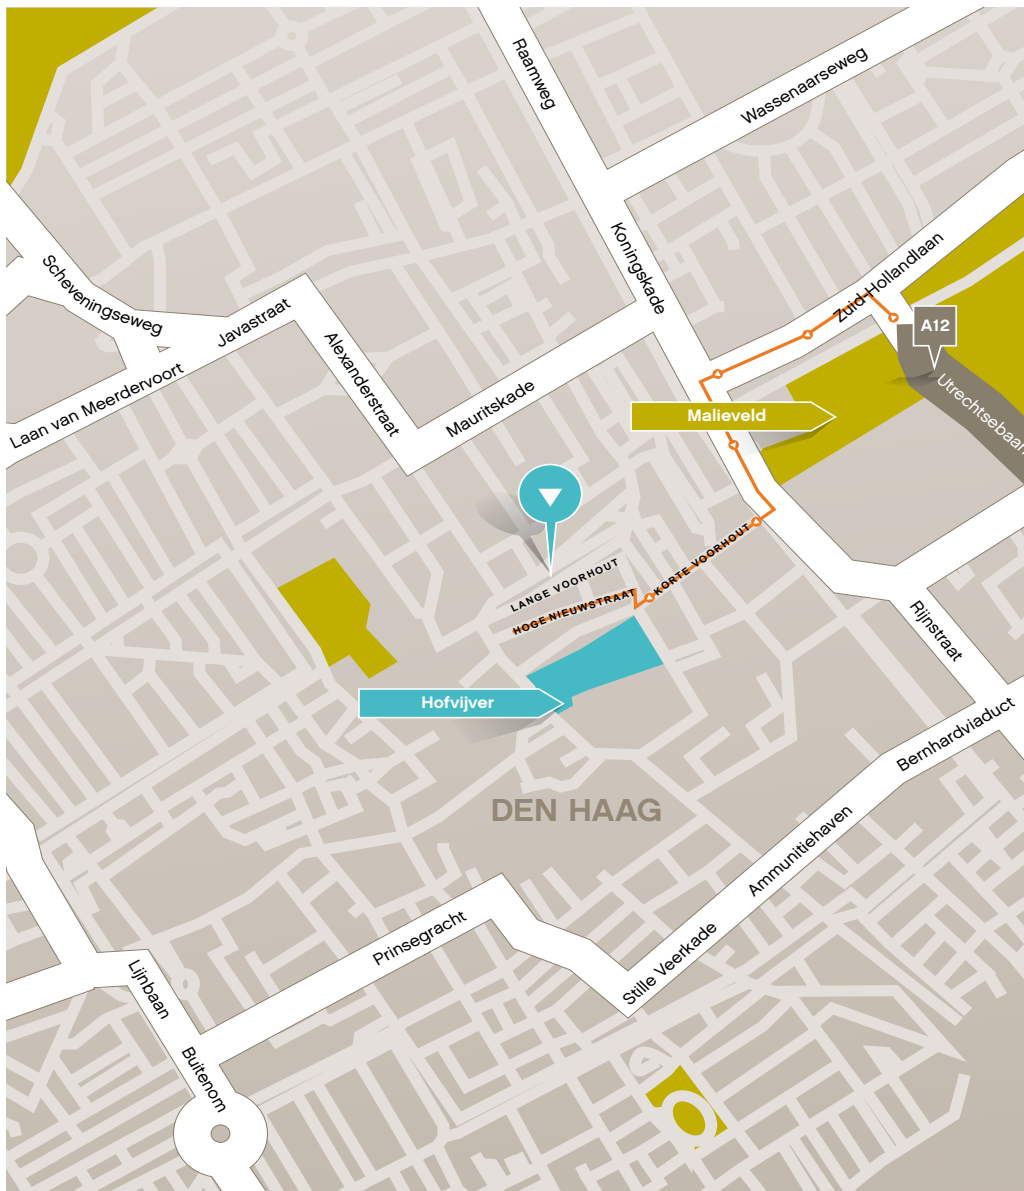

Good company for companies

Gimv

Gimv Netherlands

Route description

Gimv Netherlands
Lange Voorhout 9
2514 EA The Hague
The Netherlands

Phone
+31 70 3 618 618

Fax
+31 70 3 618 616

General e-mail address
info@gimv.nl

www.gimv.com

Route description

Gimv Netherlands

From Amsterdam (A4),
Utrecht (A12)
and Rotterdam (A13/A4):

- Take the A12 motorway (Utrechtse baan).
- Turn left at the traffic lights, passing the Esso petrol station (Zuid Hollandlaan).
- Turn left again at the next traffic lights, continuing in the right lane.
- Turn right at the next traffic lights (Korte Voorhout).
- Turn onto the third street on the right-hand, Lange Voorhout.

Parking facilities:

The entrance to our underground parking is located at Hoge Nieuwstraat 10. To reach the parking, continue on Korte Voorhout, past Lange Voorhout and take Hoge Nieuwstraat on the right.