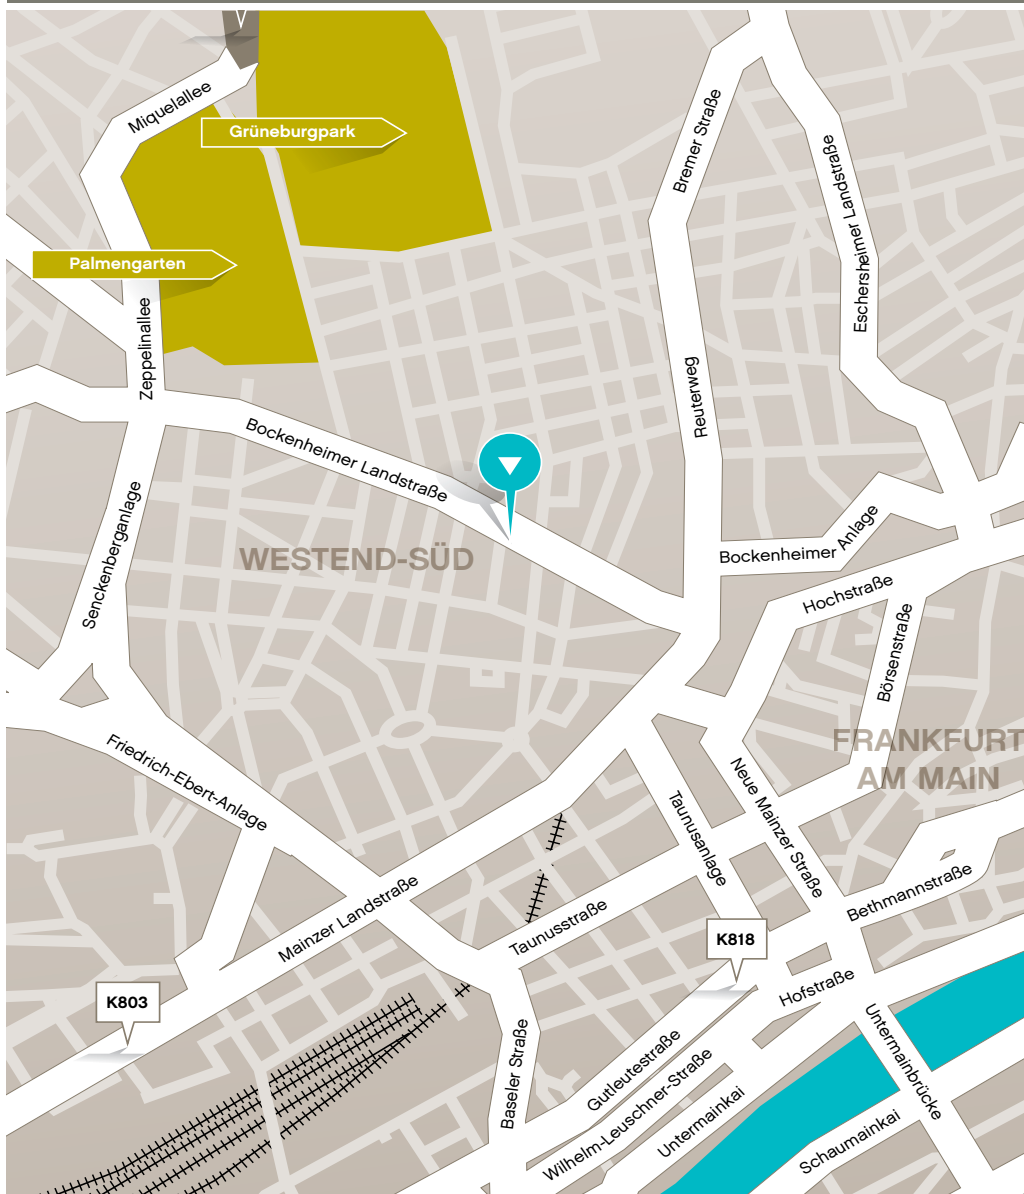

Gimv

Good company for companies

Gimv Germany

Route description

Gimv Germany

Halder

Barckhausstrasse 12-16
60325 Frankfurt am Main
Germany

Phone

+49 69 242 5330

Fax

+49 69 236 8660

General e-mail address

mail@halder.eu

www.halder.eu