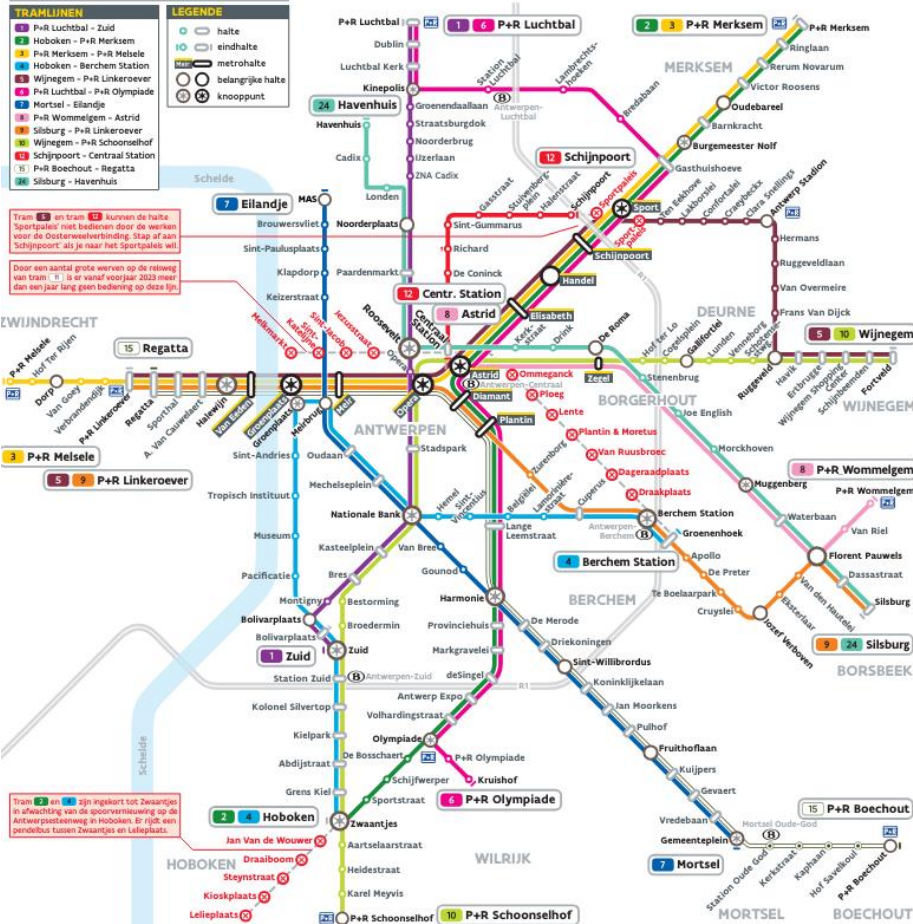

Tramnet Antwerpen

vanaf 1 juli 2023

PARKING

- 50 parking spaces reserved for Gimv shareholders
- Upon registration, you will receive a free ticket in order to leave the parking lot!
- Furthermore, parking space on the Gerard le Grellelaan (middle track)

Gimv NV

Karel Oomsstraat 37, 2018 Antwerpen, België

T +32 3 290 21 00 | F +32 3 290 21 05

www.gimv.com

Belfius - BIC GKCCBEBB - IBAN BE11 5506 6043 0048

BNP Paribas Fortis - BIC GEBABEBB - IBAN BE85 0010 8933 0006

KBC - BIC KREDBEBB - IBAN BE39 4100 6503 8119

RPR - BTW BE 0220.324.117 (Antwerpen)